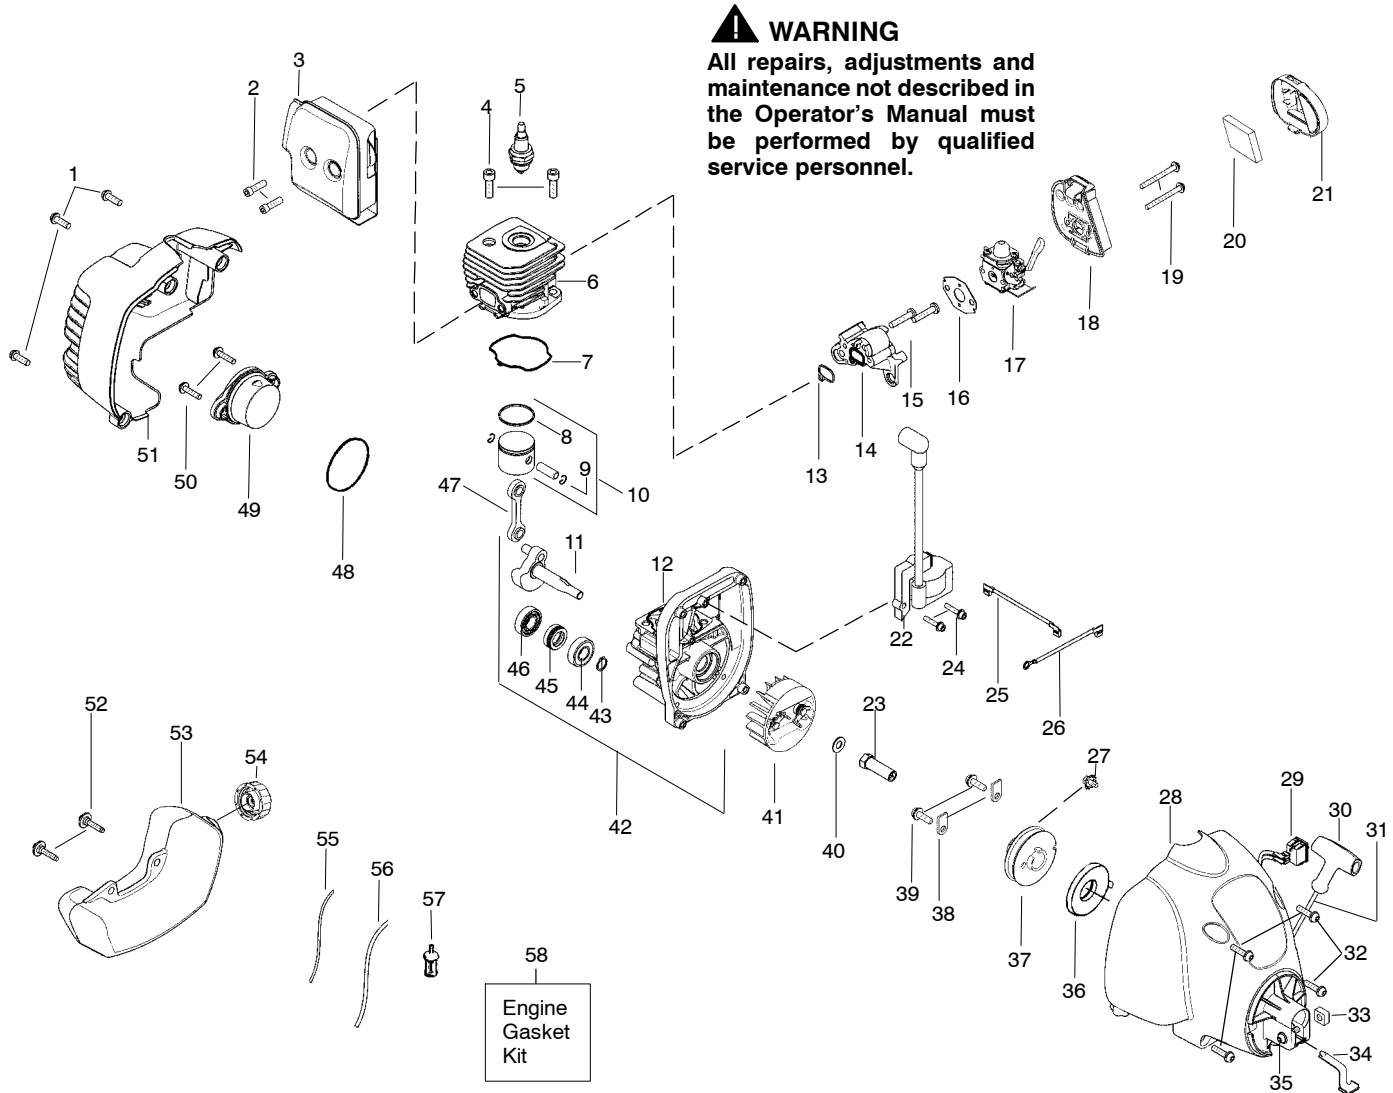

**⚠ WARNING**  
All repairs, adjustments and maintenance not described in the Operator's Manual must be performed by qualified service personnel.

Ref.	Part No.	Description	Ref.	Part No.	Description
1.	530057991	Assy – Throttle Cable	17.	530016152	Wingnut
2.	530058000	Trigger	18.	530096067	Bracket – Shield
3.	530057582	Throttle Hsg. (Right)	19.	530096068	Assy – Gearbox
4.	530015880	Screw – Throttle Hsg.	20.	952711550	Accy – TNG VI Cutting Head (Incl. 21 – 24)
5.	530015821	Bolt – Handle/Shield	21.	530095772	Assy – Hub
6.	530057581	Throttle Hsg. (Left)	22.	530053241	Spring – Compression
7.	530057587	Handle – Assist	23.	530401957	Clip – Retainer – Head
8.	530016152	Wingnut	24.	952711551	Accy – Spool w/Line
9.	530071661	Assy – Drive Shaft Hsg.			
10.	530096075	Shaft – Flex			
11.	530016014	Screw			
12.	530016224	Screw – Alignment			
13.	530052285	Line Limiter			Not Shown
14.	530015966	Screw – Line Limiter			
15.	530015820	Bolt			
16.	530071771	Kit – Shield Assy (Incl. 13 – 15, 17)	✓	545186832	Operator Manual
			✓	530057720	Decal – Start Inst.
			✓	545144405	Decal – Shaft Warning